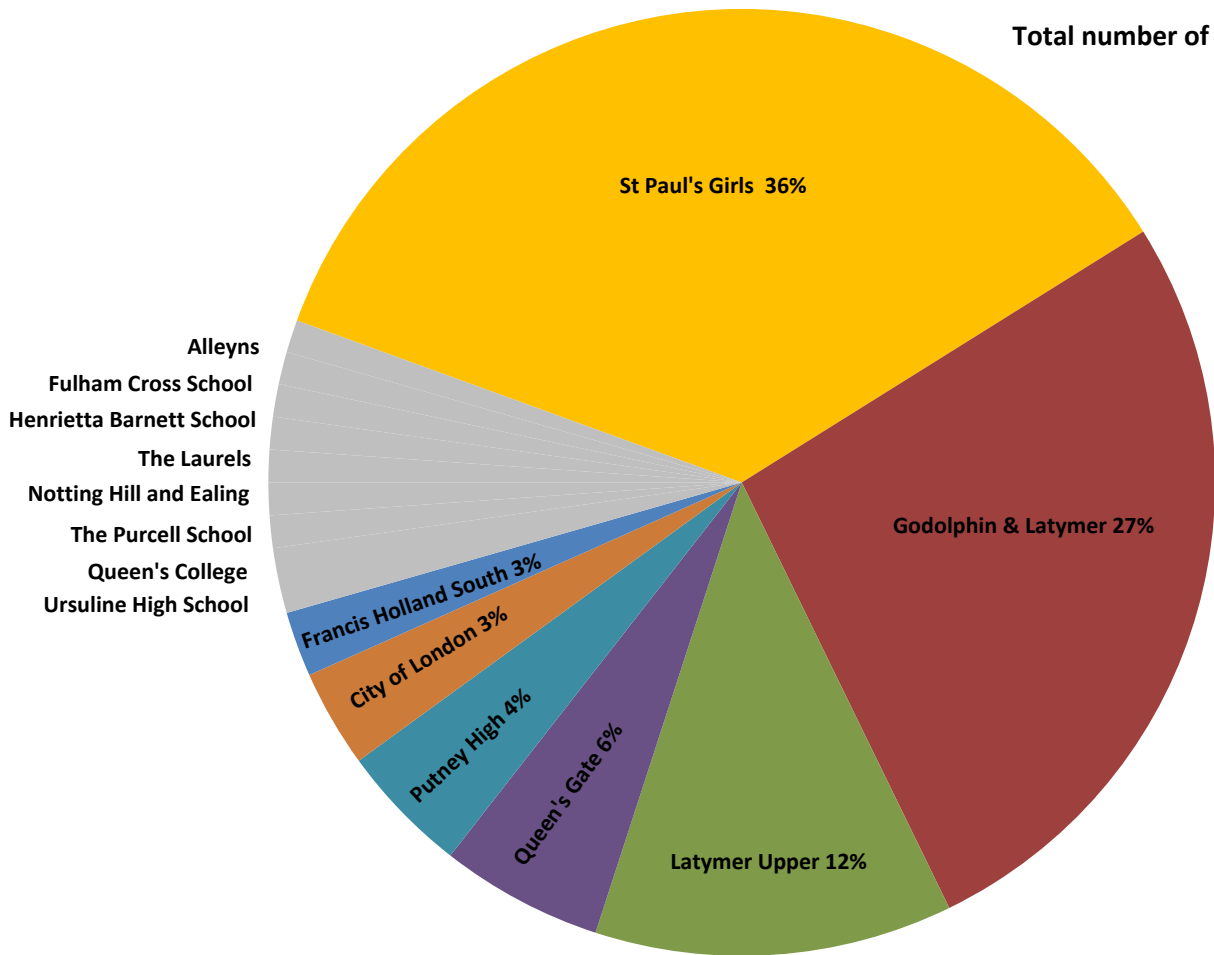

Falkner House
Year 6 Senior School Results (Places Accepted) 2020

Name of School	Places Offered	Places Accepted
City of London School for Girls	5	2
Emanuel School	1	0
Fulham Cross School	1	1
Francis Holland School Regents Park	2	0
Francis Holland School Sloane Square	14 (including nine academic scholarships and one music scholarship)	0
Godolphin & Latymer School	11 (including a music scholarship)	2
The Harrodian School	1	0
Latymer Upper School	7 (including an academic scholarship)	2
Notting Hill and Ealing High School	2 (including an academic scholarship)	1
Putney High School	10 (including an academic scholarship)	1
Queen's College	1 (an academic scholarship)	0
Queen's Gate School	7	1
South Hampstead High School	2 (two academic scholarships)	0
St. James Senior Girls' School	3	0
St. Paul's Girls' School	7	7
Wimbledon High School	2 (including an academic scholarship)	0
Benenden	1	1
Cheltenham Ladies College	3 (including an academic scholarship)	2
St Mary's Ascot	1 (an academic scholarship)	1
St Mary's Calne	2	0
Wycombe Abbey School	2	1

Day School Destinations 2016 - 2020

Total number of girls = 90

Boarding School Destinations 2016 - 2020

Total number of girls = 17