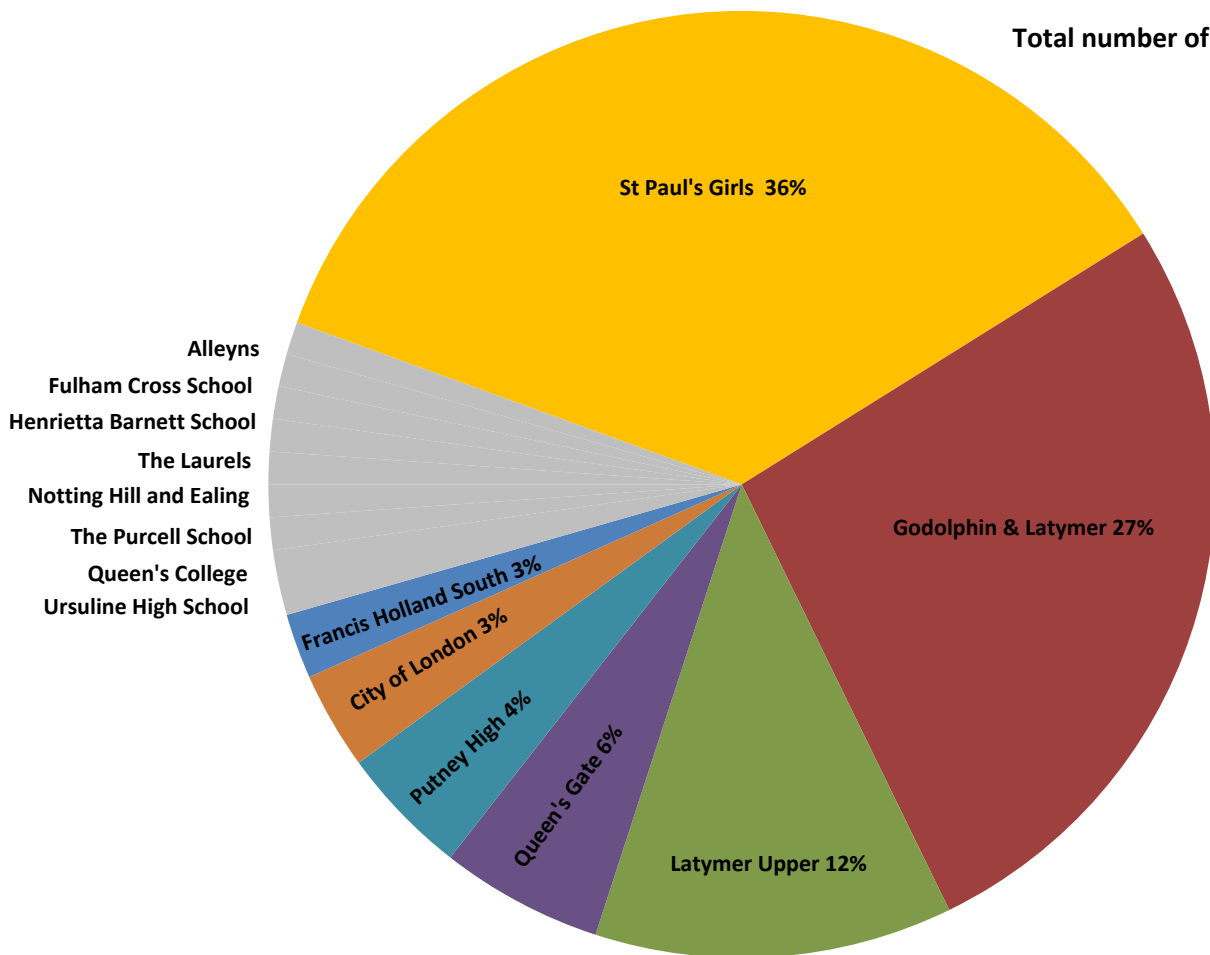

Falkner House
Year 6 Senior School Results (Places Accepted) 2020

Name of School	Places Offered	Places Accepted
City of London School for Girls	5	2
Emanuel School	1	0
Fulham Cross School	1	1
Francis Holland School Regents Park	2	0
Francis Holland School Sloane Square	14 (including nine academic scholarships and one music scholarship)	0
Godolphin & Latymer School	11 (including a music scholarship)	2
The Harrodian School	1	0
Latymer Upper School	7 (including an academic scholarship)	2
Notting Hill and Ealing High School	2 (including an academic scholarship)	1
Putney High School	10 (including an academic scholarship)	1
Queen's College	1 (an academic scholarship)	0
Queen's Gate School	7	1
South Hampstead High School	2 (two academic scholarships)	0
St. James Senior Girls' School	3	0
St. Paul's Girls' School	7	7
Wimbledon High School	2 (including an academic scholarship)	0
Benenden	1	1
Cheltenham Ladies College	3 (including an academic scholarship)	2
St Mary's Ascot	1 (an academic scholarship)	1
St Mary's Calne	2	0
Wycombe Abbey School	2	1

Day School Destinations 2016 - 2020

Total number of girls = 90

Boarding School Destinations 2016 - 2020

Total number of girls = 17