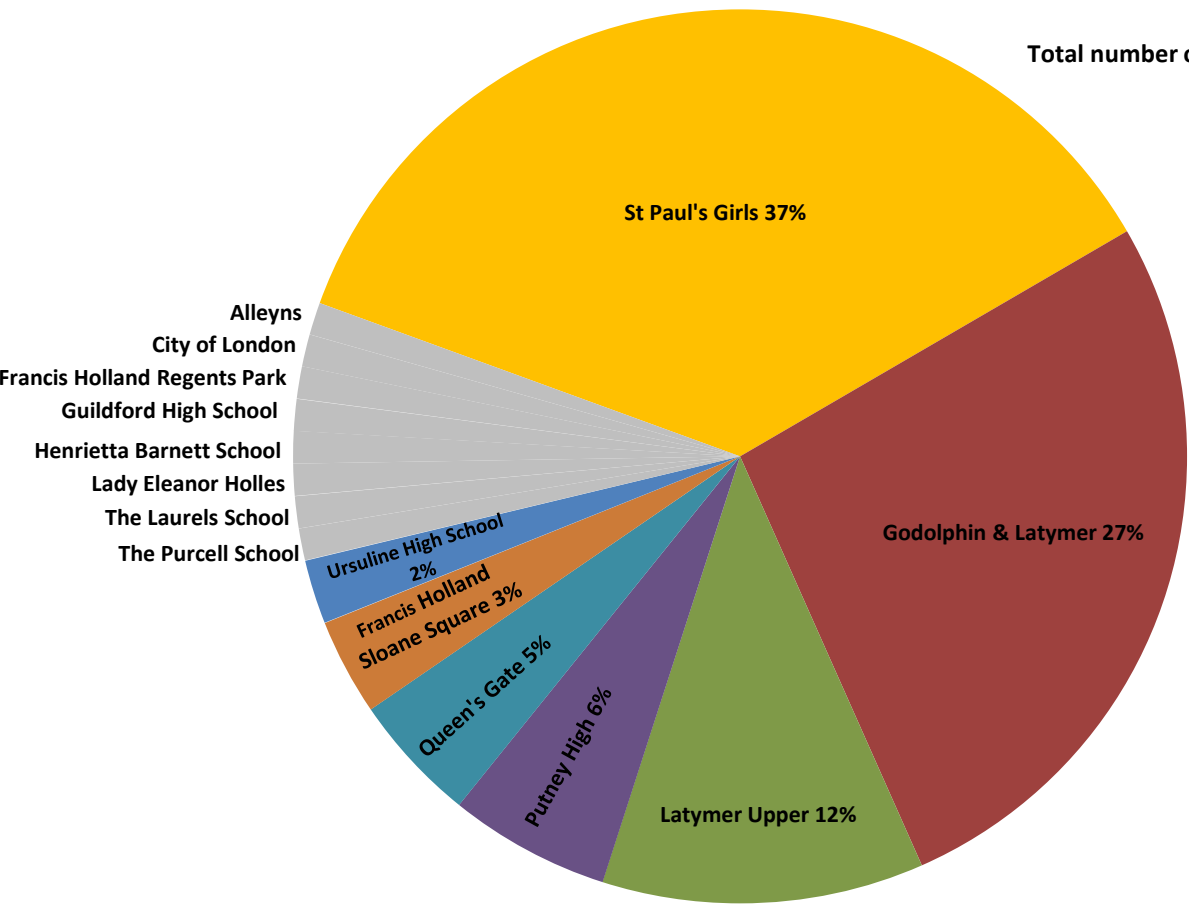

Falkner House
Year 6 Senior School Results (Places Accepted) 2019

| Name of School | Places Offered | Places Accepted |
|---|---|-----------------|
| Alleyn's | 1 | 1 |
| City of London School for Girls | 9 | 1 |
| Emanuel School | 3 | 0 |
| Francis Holland School Regents Park | 5 (including four academic scholarships and one headmaster's exhibition) | 0 |
| Francis Holland School Sloane Square | 18 (including 10 academic scholarships and two music scholarships) | 0 |
| Godolphin & Latymer School | 16 (including a music scholarship) | 3 |
| The Harrodian School | 2 | 0 |
| James Allen's Girls' School | 3 (including a music scholarship) | 0 |
| Lady Eleanor Holles | 1 | 0 |
| Latymer Upper School | 11 (including two music scholarships) | 2 |
| Notting Hill and Ealing High School | 2 | 0 |
| Putney High School | 16 (including an academic scholarship and a music scholarship) | 1 |
| Queen's College | 2 | 1 |
| Queen's Gate School | 8 | 0 |
| South Hampstead High School | 2 | 0 |
| St. James | 3 | 0 |
| St. Paul's Girls' School | 11 (including an academic award and two music scholarships) | 11 |
| The Laurels School | 1 | 1 |
| Wimbledon High School | 3 | 0 |
| Benenden | 1 (an academic scholarship) | 1 |
| St Catherine's, Bramley | 1 | 0 |
| St Mary's Ascot | 2 | 0 |
| St Mary's Calne | 1 | 0 |
| Woldingham School | 1 | 0 |
| Wycombe Abbey School | 1 | 0 |

Day School Destinations 2015 - 2019

Total number of girls = 86

Boarding School Destinations 2015 - 2019

Total number of girls = 17