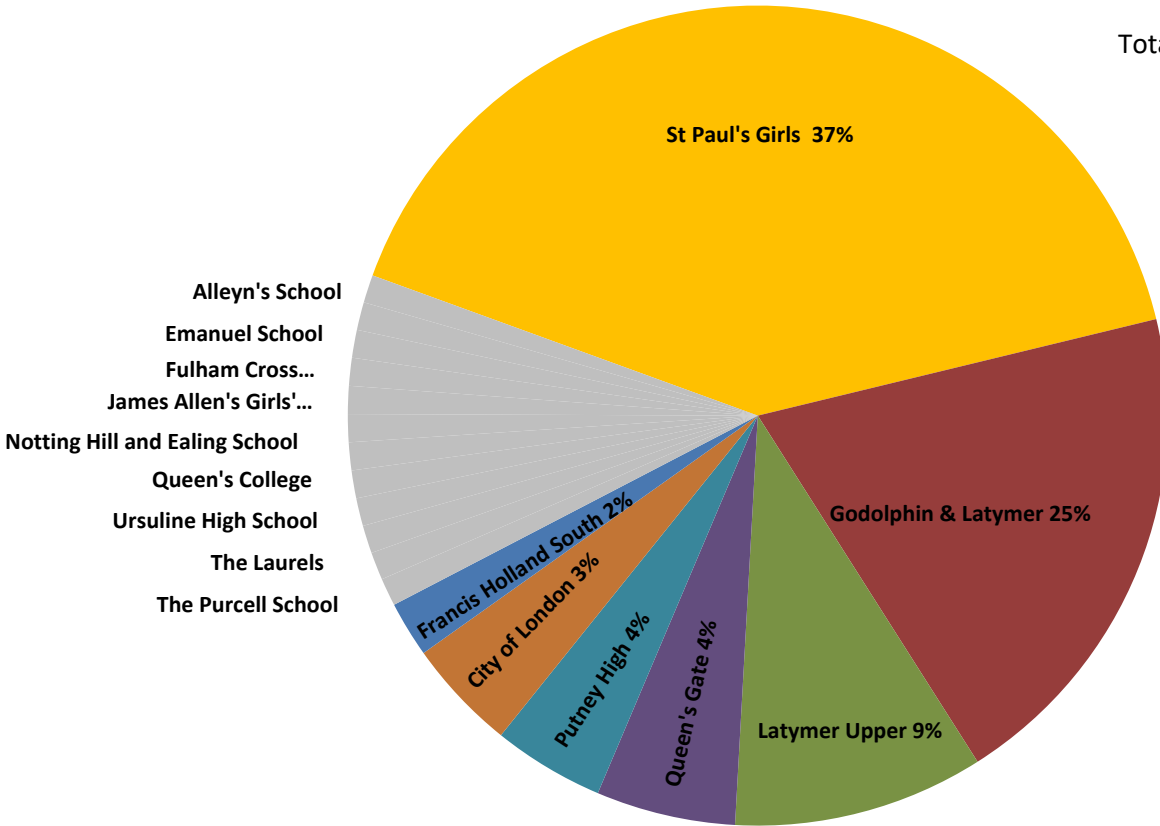

**Falkner House**  
**Year 6 Senior School Results (Places Accepted) 2022**

Name of School	Places Offered	Places Accepted
City of London School for Girls	9	1
Francis Holland School Regents Park	3 (including two academic scholarships)	1
Francis Holland School Sloane Square	14 (including six academic scholarships)	0
Godolphin & Latymer School	11	2
Ibstock Place School	1	0
James Allen's Girls' School	4 (including an academic scholarship)	0
Latymer Upper School	7 (including an academic scholarship)	0
Lady Eleanor Holles School	1	1
North London Collegiate School	1	0
Putney High School	7 (including two academic scholarships and one music scholarship)	2
Queen's College	1	0
Queen's Gate School	11 (including a sports scholarship)	0
South Hampstead High School	1	0
St. James Senior Girls' School	3	0
St. Paul's Girls' School	8 (including an academic award)	8
Wimbledon High School	1	0
Cheltenham Ladies' College	3 (including an academic scholarship)	1
Downe House School	2	1
St Catherine's School Bramley	1	0
St Mary's Ascot	1	1
Tudor Hall	1	0
Wycombe Abbey	3 (including an academic scholarship)	2

### Day School Destinations 2018 - 2022

Total number of girls = 90

### Boarding School Destinations 2018 - 2022

Total number of girls = 14