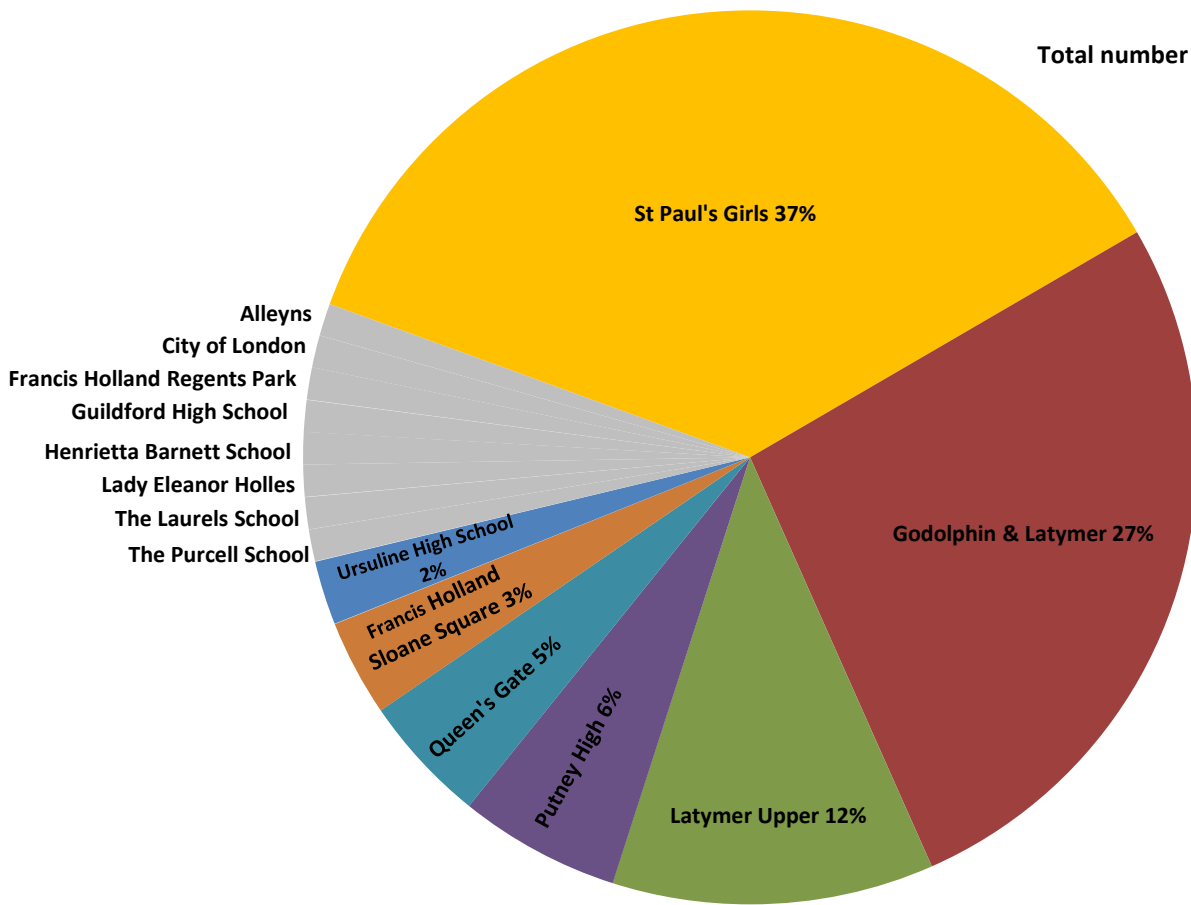

Falkner House
Year 6 Senior School Results (Places Accepted) 2019

Name of School	Places Offered	Places Accepted
Alleyn's	1	1
City of London School for Girls	9	1
Emanuel School	3	0
Francis Holland School Regents Park	5 (including four academic scholarships and one headmaster's exhibition)	0
Francis Holland School Sloane Square	18 (including 10 academic scholarships and two music scholarships)	0
Godolphin & Latymer School	16 (including a music scholarship)	3
The Harrodian School	2	0
James Allen's Girls' School	3 (including a music scholarship)	0
Lady Eleanor Holles	1	0
Latymer Upper School	11 (including two music scholarships)	2
Notting Hill and Ealing High School	2	0
Putney High School	16 (including an academic scholarship and a music scholarship)	1
Queen's College	2	1
Queen's Gate School	8	0
South Hampstead High School	2	0
St. James	3	0
St. Paul's Girls' School	11 (including an academic award and two music scholarships)	11
The Laurels School	1	1
Wimbledon High School	3	0
Benenden	1 (an academic scholarship)	1
St Catherine's, Bramley	1	0
St Mary's Ascot	2	0
St Mary's Calne	1	0
Woldingham School	1	0
Wycombe Abbey School	1	0

Day School Destinations 2015 - 2019

Total number of girls = 86

Boarding School Destinations 2015 - 2019

Total number of girls = 17