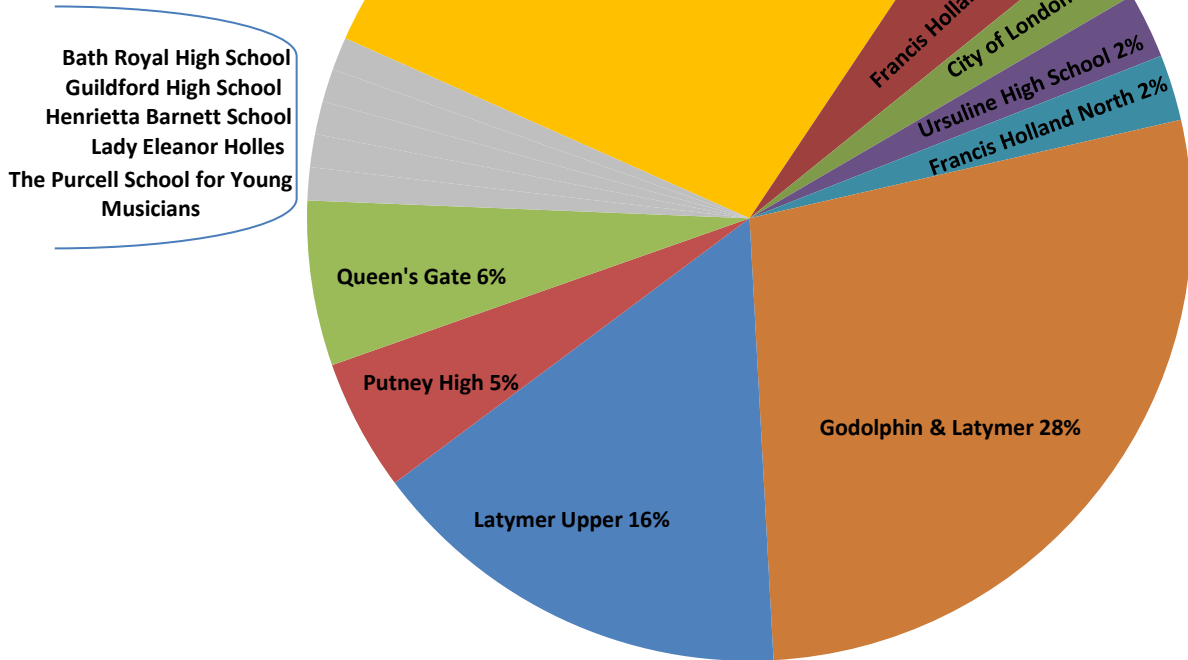

**Falkner House**  
**Year 6 Senior School Results (Places Accepted) 2018**

Name of School	Places Offered	Places Accepted
Alleyn's	1 (music scholarship)	0
City of London School for Girls	5 (including a music scholarship)	0
Eaton Square School	1	0
Francis Holland School North	2 (an academic scholarship and a music scholarship)	0
Francis Holland School South	8 (including two academic scholarships and a music scholarship)	1
Godolphin & Latymer School	12	6
James Allen's Girls' School	2 (including a music scholarship)	0
Lady Eleanor Holles	1 (music scholarship)	0
Latymer Upper School	7 (including an academic scholarship and two music scholarships)	2
More House School	1	0
Notting Hill and Ealing	3 (including an academic scholarship)	0
Putney High School	10 (including an academic scholarship and a music scholarship)	0
Queen's College	2 (including an academic scholarship)	0
Queen's Gate School	6	0
South Hampstead High School	1	0
St. James's	1	0
St. Paul's Girls' School	6	6
The Purcell School for Young Musicians	1 (music scholarship)	1
Thomas's Battersea	1	0
Ursuline High School	1	1
Downe House	1 (academic award)	0
St Catherine's Bramley	1	1
Tudor Hall	1	0
Wellington School	1	0
Wycombe Abbey School	2 (including an academic scholarship)	1

### Day School Destinations 2014 - 2018

### Boarding School Destinations 2014 - 2018